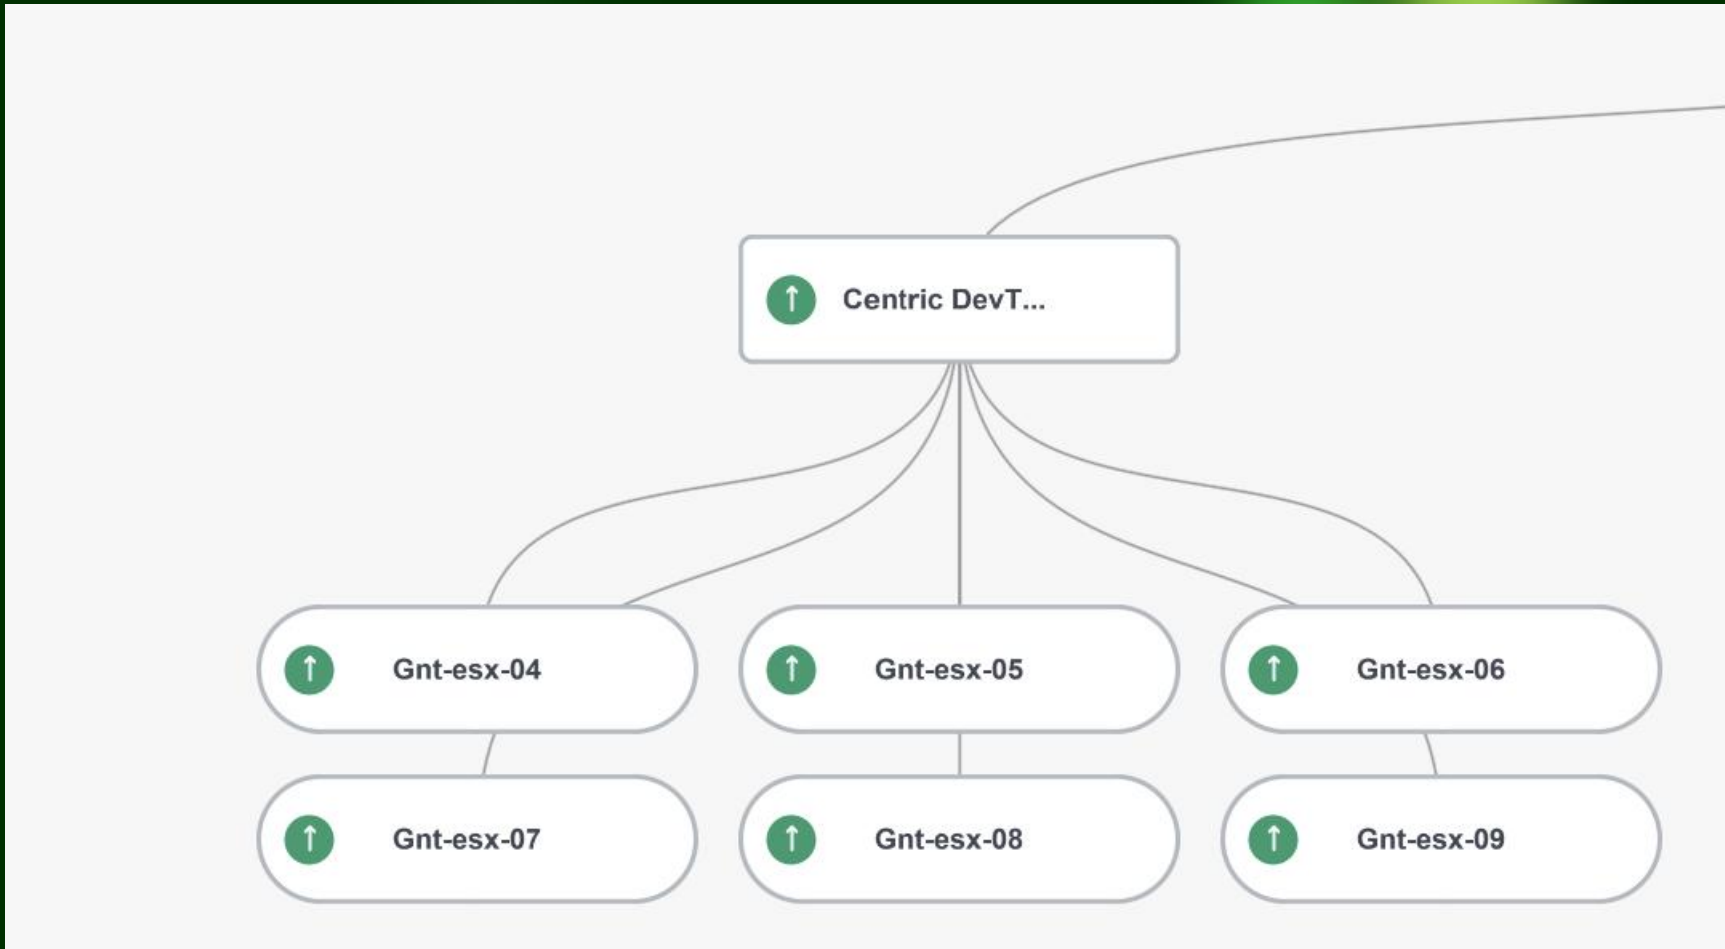

[View All](#)

Performance

Top VMs | Recent VMs

Operationeel (Opsramp Monitoring)

RESOURCE GROUPS

- Alletra Storage volume
- Aruba CX Switch
- Brocade FOS switches**
- HPE Alletra MP B10000 Node
- HPE Alletra MP B10000 Physical Disk
- HPE Alletra MP B10000 Storage Sys...
- HPE MSA Disk
- HPE MSA Storage Array
- Redfish servers

Brocade FOS switches Created on Dec 26, 2025, 12:17 PM | Last Executed On Dec 26, 2025, 12:17 PM

UUID: DGP-2c9cebdf-104f-402b-ac6d-a04d22cdf239
Description: --

GROUP BY AVAILABILITY STATE

ALL	DOWN	UP	UNKNOWN	UNDEFINED	UNMONITO...
4	0	4	0	0	0

<input type="checkbox"/>	Name	Native Type	Type	Ip Address	Os	Make
<input type="checkbox"/>	[REDACTED]	Brocade Fibre Channel ...	Switch	[REDACTED]	FOS	Brocade
<input type="checkbox"/>	[REDACTED]	Brocade Fibre Channel ...	Switch	[REDACTED]	FOS	Brocade
<input type="checkbox"/>	[REDACTED]	Brocade Fibre Channel ...	Switch	[REDACTED]	FOS	Brocade
<input type="checkbox"/>	[REDACTED]	Brocade Fibre Channel ...	Switch	[REDACTED]	FOS	Brocade

Operational (Opsramp Ketenbewaking)

Roadmap

Opsramp monitoring uitbreiden naar firewall and OS

Automation uitbreiden, RBAC inrichten tbv beheerders

HPE VME om VMWare te vervangen, (ca 80% Licentiebesparing)